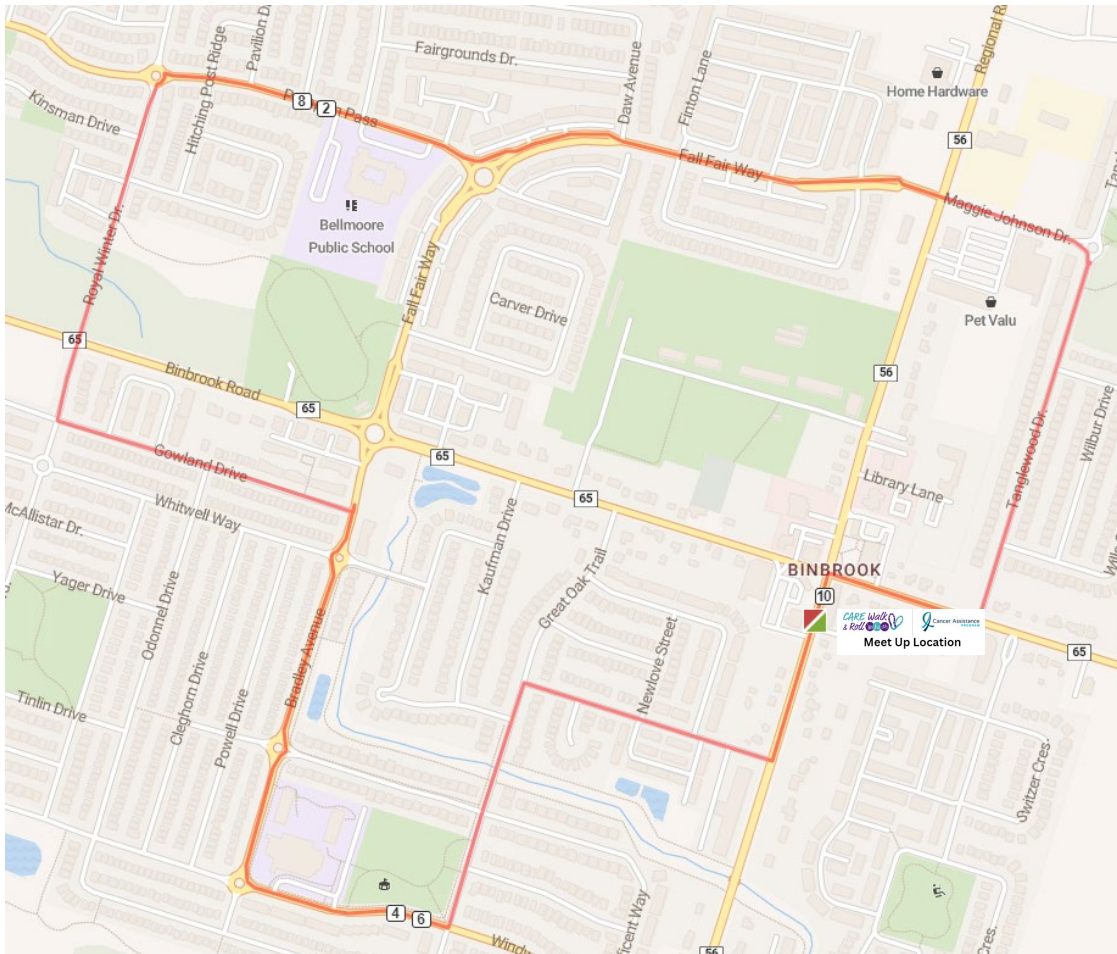

Binbrook CARE Walk & Roll Route 2024

- Start at Sweet Expressions - 3013 Hamilton Regional Road 56
- Right on Binbrook Road
- Left on Tanglewood until Maggie Johnson Drive
- Turn left (west) to Fall Fair Way to Pumpkin Pass
- Turn left (south) on Royal Winter - Cross Binbrook road to Binhaven
- Turn left (east) on Gowland and continue until Bradley Avenue
- Turn right onto Bradley and continue until Windwood
- Turn left (east) onto Winwood Drive until Great Oak Trail
- Turn left (north) onto Great Oak Trail continue to Viking Drive
- Turn right (east) onto Viking Drive until Hwy 56
- Turn left (north) onto Hwy 56 and complete the walk at Sweet Expressions
- 5.04km